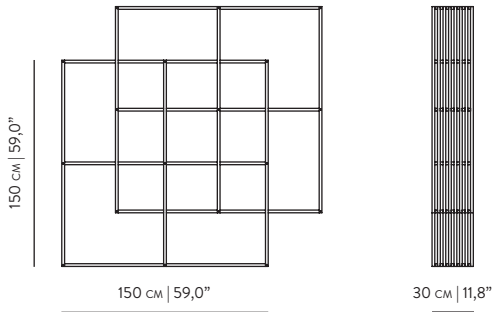

**X2 BOOKSHELF**  
by LAURINDO MARTA

REFERENCES

WETLM001C OAK  
WETLM001N WALNUT

DIMENSIONS

WIDTH 150 cm | 59,0"  
DEPTH 30 cm | 11,8"  
HEIGHT 222 cm | 87,4

MATERIALS

STRUCTURE WALNUT | OAK | OAK BLACK | OAK SMOKED

PACKAGING

DIMENSIONS W 43 cm | D 18 cm | H 312 cm  
W 16,9" | D 7,0" | H 122,8"

VOLUME 0,241 m<sup>3</sup> | 8,510 Ft<sup>3</sup>

WEIGHT 52,0 kg | 114,6 lb

COLOR OPTIONS

WALNUT

OAK

PRODUCTION TIME IS BETWEEN 6 TO 8 WEEKS. DELIVERY TIME IS NOT INCLUDED.